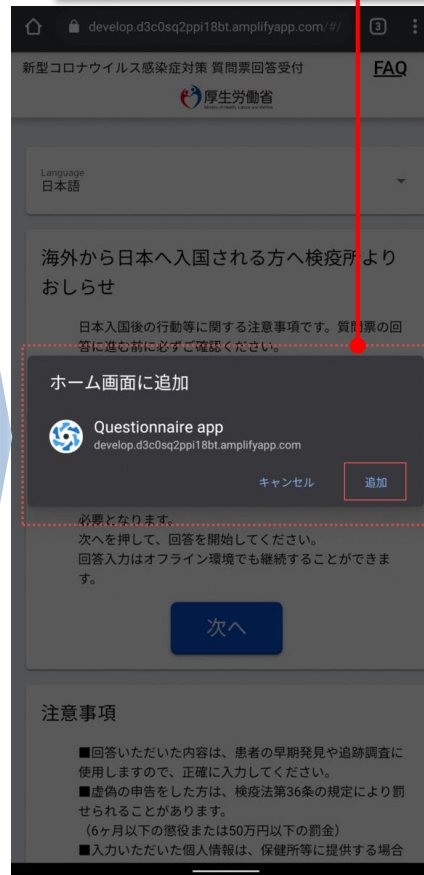

## ● Questionnaire app installation image (for Android) (i)

Please use the Google Chrome web browser.

The "Add to Home screen" guide is displayed. Tap the "Add" banner.

"Add to Home screen" confirmation message Tap "Add".

# ● Questionnaire app installation image (for Android) (ii)

Please use the Google Chrome web browser.

Tap the browser menu.

In the browser menu, tap "Add to Home screen".

"Add to Home screen" confirmation message  
Tap "Add".

The icon is created on the home screen.