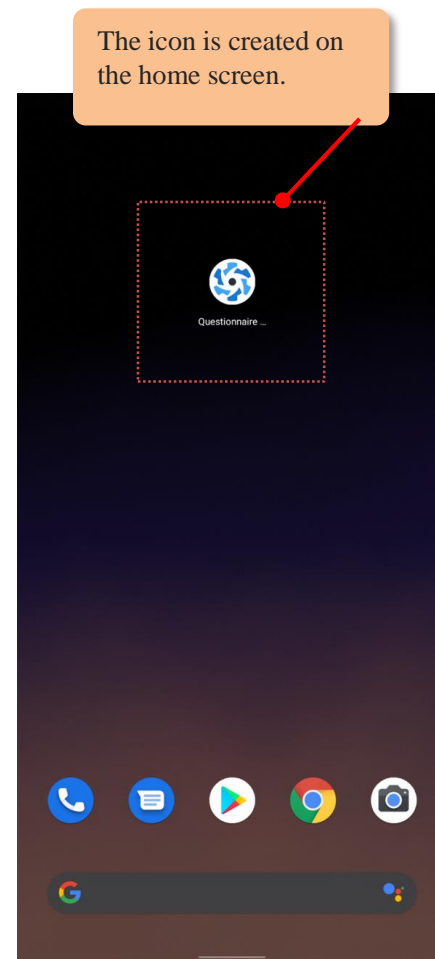

## ● Questionnaire app installation image (for Android) (i)

Please use the Google Chrome web browser.

The "Add to Home screen" guide is displayed. Tap the "Add" banner.

"Add to Home screen" confirmation message Tap "Add".

# ● Questionnaire app installation image (for Android) (ii)

Please use the Google Chrome web browser.

Tap the browser menu.

In the browser menu, tap "Add to Home screen".

"Add to Home screen" confirmation message  
Tap "Add".

The icon is created on the home screen.