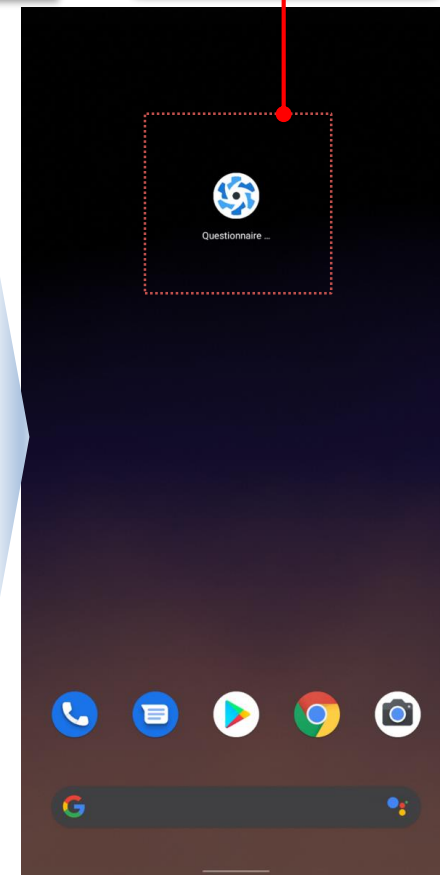

## ● Questionnaire app installation image (for Android) (i)

Please use the Google Chrome web browser.

The "Add to Home screen" guide is displayed. Tap the "Add" banner.

"Add to Home screen" confirmation message Tap "Add".

# ● Questionnaire app installation image (for Android) (ii)

Please use the Google Chrome web browser.

Tap the browser menu.

In the browser menu, tap "Add to Home screen".

"Add to Home screen" confirmation message  
Tap "Add".

The icon is created on the home screen.