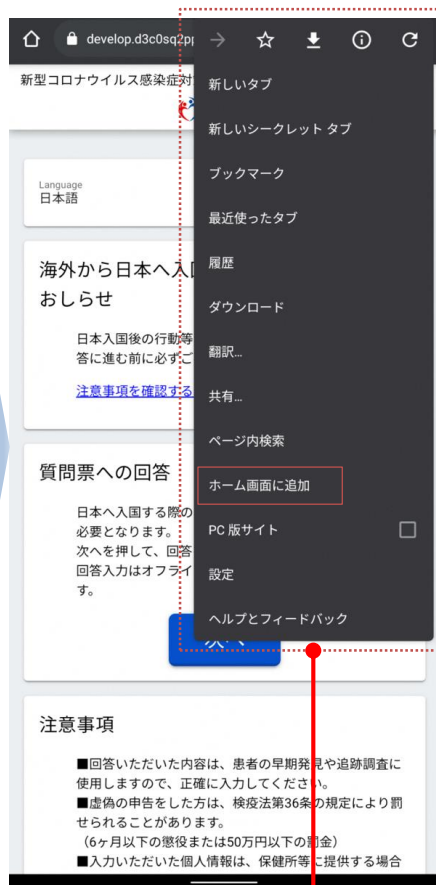

## ● Questionnaire app installation image (for Android) (i)

Please use the Google Chrome web browser.

The "Add to Home screen" guide is displayed. Tap the "Add" banner.

"Add to Home screen" confirmation message Tap "Add".

# ● Questionnaire app installation image (for Android) (ii)

Please use the Google Chrome web browser.

Tap the browser menu.

In the browser menu, tap "Add to Home screen".

"Add to Home screen" confirmation message  
Tap "Add".